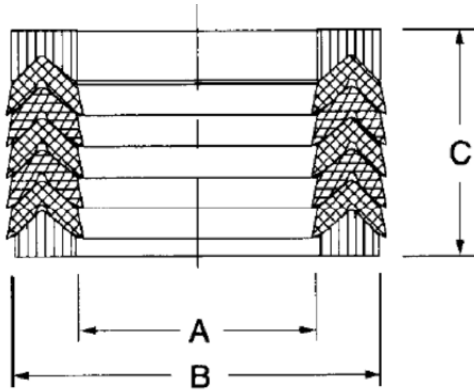

Pressure Seals, Inc.

Phone: (877)-PSI-SEAL Toll Free

Thousands of Seals, O-Rings, and U-Cups
World-Class Service since 1976!

All Sets in this section are supplied with both Hytrel and fabric and rubber vees, and nylon adapters. Hytrel vees are added to these sets to aid in low pressure sealing, and to wipe the rod completely dry. Nylon adapters are superior to fabric and rubber for extrusion resistance.

Ready Made Vee Packing Sets			
Part Number	Inside Dia	Outside Dia.	Stack Height
VS500875-1221	½	7/8	.750
VS500875-1321	½	7/8	.859
VS5001000-1221	½	1	.843
VS5001000-1321	½	1	.968
VS6251000-1221	5/8	1	.750
VS6251000-1321	5/8	1	.859
VS6251125-1221	5/8	1-1/8	.843
VS6251125-1321	5/8	1-1/8	.968
VS7501250-1221	¾	1-1/4	.843
VS7501250-1321	¾	1-1/4	.968
VS7501375-1221	¾	1-3/8	1.000
VS7501500-1211	¾	1-1/2	.968
VS7501500-1221	¾	1-1/2	1.156
VS8121312-1221	13/16	1-5/16	.843
VS8121312-1321	13/16	1-5/16	.968
VS8751250-1221	7/8	1-1/4	.750
VS8751250-1321	7/8	1-1/4	.859
VS8751375-1221	7/8	1-3/8	.843
VS8751375-1321	7/8	1-3/8	.968
VS8751500-1221	7/8	1-1/2	1.000
VS8751500-1321	7/8	1-1/2	1.156
VS10001375-1321	1	1-3/8	.859
VS10001500-1221	1	1-1/2	.843
VS10001500-1321	1	1-1/2	.968
VS10001625-1221	1	1-5/8	1.000
VS10001625-1321	1	1-5/8	1.156
VS10001750-1211	1	1-3/4	.968
VS10001750-1221	1	1-3/4	1.156
VS11251625-1221	1-1/8	1-5/8	.843
VS11251625-1321	1-1/8	1-5/8	.968
VS11251750-1221	1-1/8	1-3/4	1.000
VS12501750-1221	1-1/4	1-3/4	.843
VS12501750-1321	1-1/4	1-3/4	.968
VS12501875-1221	1-1/4	1-7/8	1.000