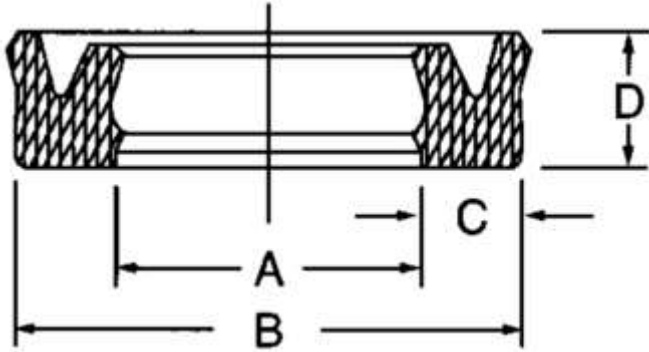

BS Type Metric Urethane Rod U-Cups

The "BS" metric series hydraulic rod seal is ideally suited for heavy duty mobile and stationary service where leakage must be held to an absolute minimum. This unique geometry is highly resistant to side loading and insensitive to pressure spikes. The "BS" profile reduces or eliminates leakage under severe operating conditions. The "BS" profile reduces wear and "dry run". Rod lubricant is retained in the cavity formed by the secondary lip, providing exceptionally low running friction even at low velocities. Sealing performance is outstanding ... even at 0 PSI.

Part Number					Part Number						
Prefix	Inside Diameter A (mm)		Outside Diameter B (mm)		Height D (mm)	Prefix	Inside Diameter A (mm)		Outside Diameter B (mm)		Height D (mm)
BS -	10	X	15	X	3.6	BS -	22	X	33	X	3.8
BS -	12	X	18	X	5.7	BS -	25	X	33	X	5.7
BS -	12	X	19	X	4.5	BS -	25	X	33	X	6.8
BS -	12	X	20	X	5.7	BS -	25	X	33	X	10
BS -	12	X	22	X	7.7	BS -	25	X	35	X	7.7
BS -	12.7	X	18	X	5.5	BS -	25	X	35	X	10
BS -	13	X	20	X	4.5	BS -	25	X	37	X	10
BS -	14	X	22	X	5.7	BS -	25	X	40	X	10
BS -	14	X	24	X	7.3	BS -	28	X	38	X	7.3
BS -	15.37	X	25.48	X	6.35	BS -	28	X	43	X	11.4
BS -	16	X	22	X	4.5	BS -	30	X	38	X	6.3
BS -	16	X	22	X	5	BS -	30	X	40	X	10
BS -	16	X	24	X	5.7	BS -	30	X	42	X	10.9
BS -	16	X	26	X	7.7	BS -	30	X	50	X	10
BS -	18	X	25	X	5	BS -	32	X	40	X	6
BS -	18	X	26	X	5.7	BS -	32	X	40	X	6.7
BS -	18	X	26	X	6	BS -	32	X	40	X	7.7
BS -	18	X	28	X	7.7	BS -	32	X	41.53	X	7.9
BS -	20	X	25	X	3.2	BS -	32	X	42	X	5.7
BS -	20	X	26	X	5	BS -	32	X	42	X	7.3
BS -	20	X	28	X	5.7	BS -	32	X	42	X	10
BS -	20	X	30	X	7.7	BS -	32	X	47	X	9.1
BS -	20	X	30	X	10	BS -	32	X	47	X	10
BS -	22	X	30	X	5.7	BS -	35	X	43	X	6.3
BS -	22	X	30	X	7.3	BS -	35	X	43	X	8.2
BS -	22	X	32	X	7.3	BS -	35	X	45	X	7.7
BS -	22	X	32	X	10	BS -	35	X	45	X	10

Pressure Seals Inc. 81 Commerce Way, South Windsor, CT 06074

Phone: (877)-PSI-SEAL Toll Free, In CT: (860) 282-9100, Fax: (860) 282-9001